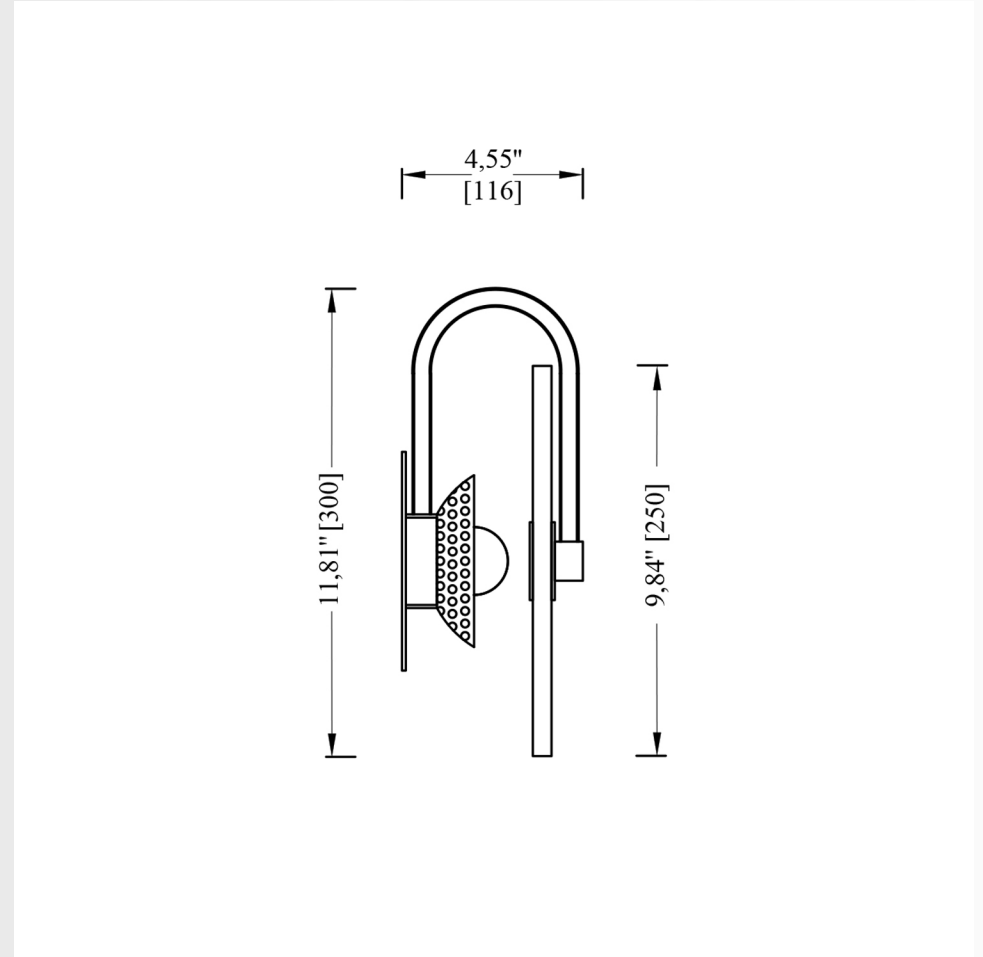

MIRAA S WALL LAMP ATP 7752

HOW TO ORDER:

EX: ATP 7752.04
MIRAA S WALL LAMP /White

CODE	DIMENSIONS	BULB	MARBLE FINISH	BODY FINISH
ATP 7752	Disk Ø:25cm(9.84") W:11.6cm(4.55") max H:30cm(11.81")	G-9	 <ul style="list-style-type: none"> 101. White-Black 102. White 103. White-Gold 104. Rose 	<ul style="list-style-type: none"> 01. Brass 02. Copper 03. Gold 04. White 05. Black

Custom colours on request*

GENERAL INFORMATION:

Material: marble, metal
IP Grade: IP 20
Appliance Class: I
Voltage: 110-120V

WE WELCOME ALL CUSTOM ORDERS!

IES files upon Request

sales@gordonbullard.com
www.lolalighting.com
1-877-964-4646