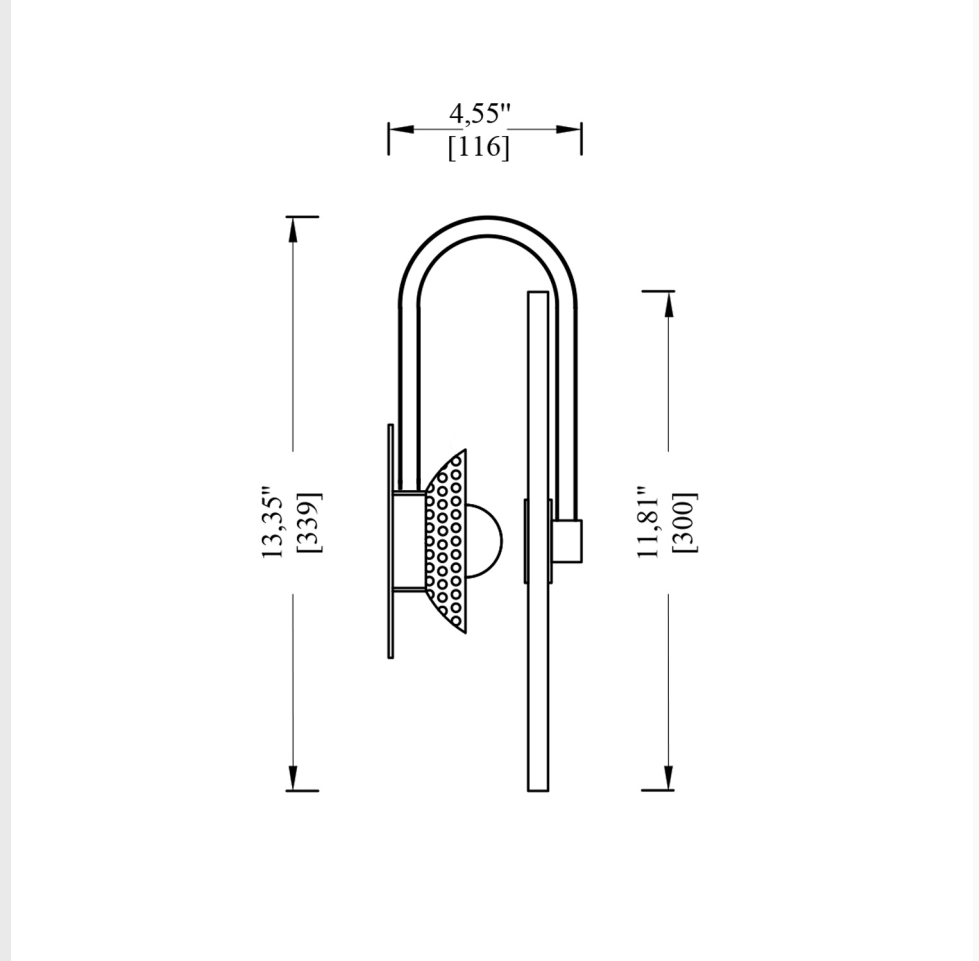

MIRAA M WALL LAMP ATP 7753

HOW TO ORDER:

EX: ATP 7753.04
MIRAA M WALL LAMP /White

CODE	DIMENSIONS	BULB	MARBLE FINISH	BODY FINISH
ATP 7753	Disk Ø:30cm(11.81") W:11.6cm(4.55") max H:33.9cm(13.35)	G-9	 <ul style="list-style-type: none"> 101. White-Black 102. White 103. White-Gold 104. Rose 	<ul style="list-style-type: none"> 01. Brass 02. Copper 03. Gold 04. White 05. Black

Custom colours on request*

GENERAL INFORMATION:

Material: marble, metal
IP Grade: IP 20
Appliance Class: I
Voltage: 110-120V

WE WELCOME ALL CUSTOM ORDERS!

IES files upon Request

sales@gordonbullard.com
www.lolalighting.com
1-877-964-4646