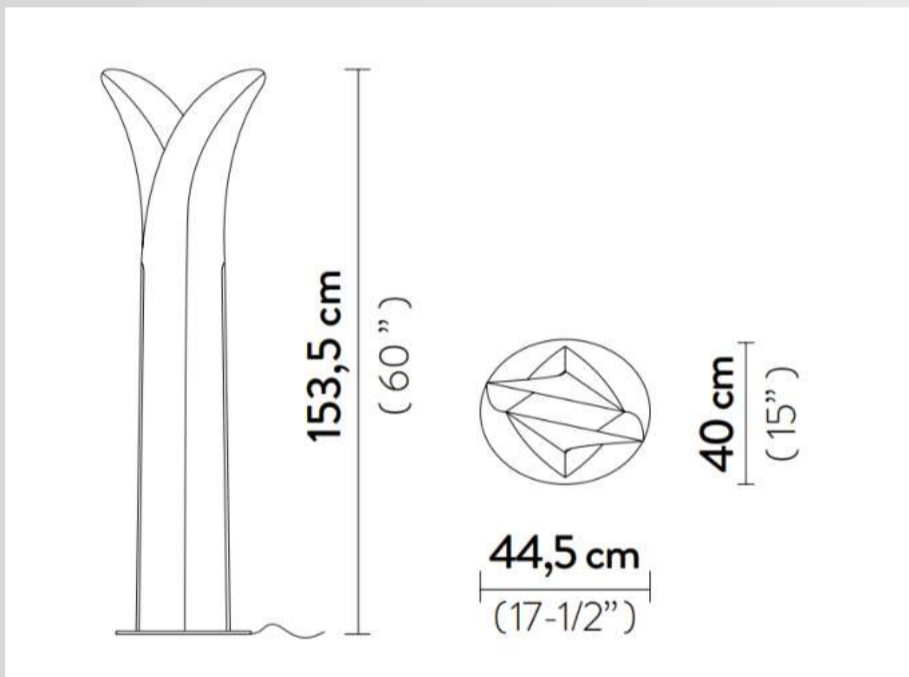

FINISHES:

WHITE

WE WELCOME ALL CUSTOM ORDERS!
IES files upon Request

Mail: sales@gordonbullard.com

Web: www.lolalighting.com

Tel: 1-877-964-4646

991 South Gull Lake Dr

Richland, MI 49083

USA