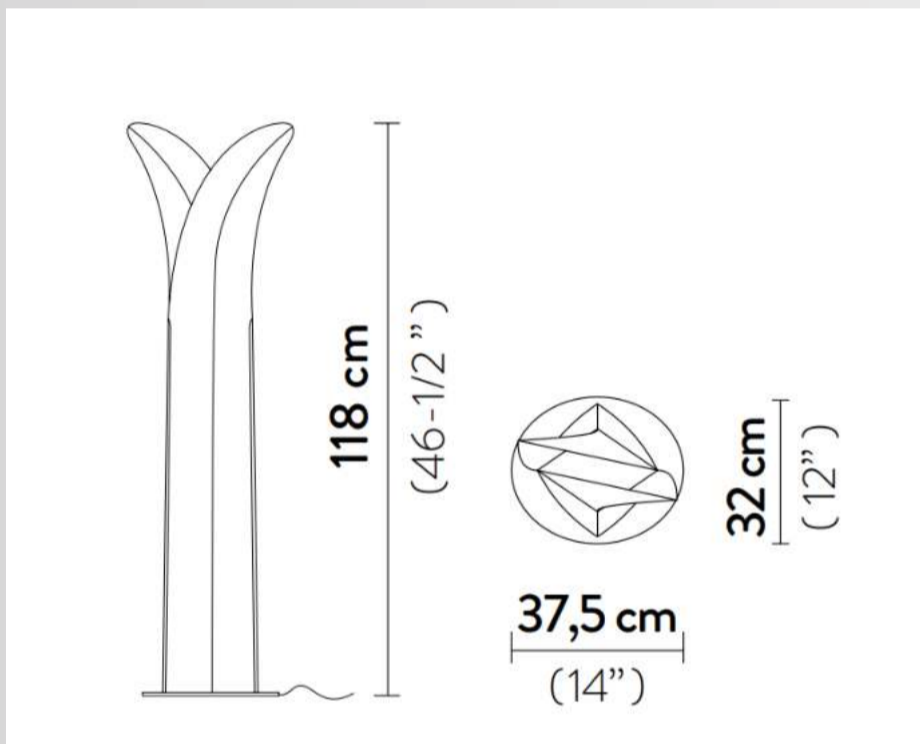

FINISHES:

WHITE

WE WELCOME ALL CUSTOM ORDERS!
IES files upon Request

Mail: sales@gordonbullard.com

Web: www.lolalighting.com

Tel: 1-877-964-4646

991 South Gull Lake Dr

Richland, MI 49083

USA