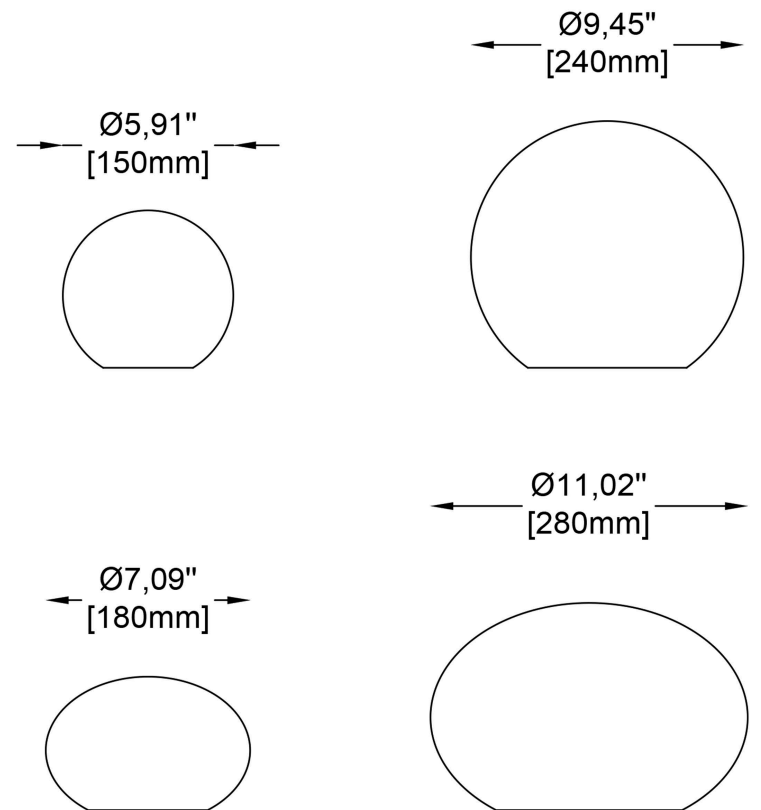

WIRELESS MOON / OVAL FLOOR LAMP 50-7000/50-7010

HOW TO ORDER:

EX:50-7000/15.01

WIRELESS MOON/OVAL FLOOR LAMP/Matt white

CODE	DIMENSIONS	BULB	ALABASTER	BASE
50-7000/15	Ø:15cm (5,91")	LED, 3W 2901m 3000K	White Gelsa	01.Matt white
50-7010/18	Ø:18cm (7,09")	Built in led battery module (5200mAh) Indoor and outdoor use (IP44)		
50-7000/24	Ø:24cm (9,45")			

GENERAL INFORMATION:

Material:	alabaster
IP Grade	IP 20
Appliance Class	I
Voltage	110-277V