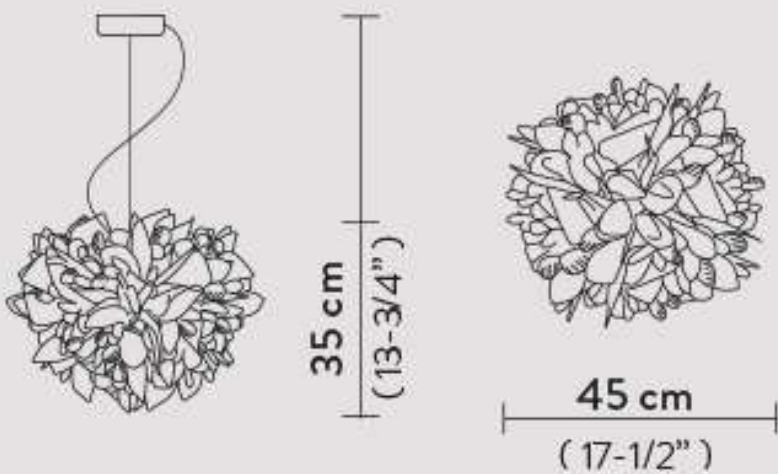

CANOPY DETAILS:

LARGE- MEDIUM: Ø 12 cm x h. 3,2 cm (Ø 4-3/4" x h. 1-1/4")

Red wrapped electric wire - Available also with transparent cable

6m. cable kit must be ordered with lamp purchase

Multiple installation kit on request