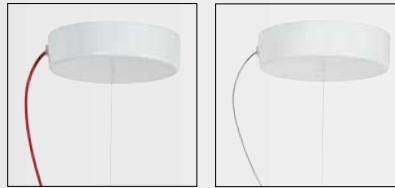

CANOPY DETAILS:

VELI FOLIAGE

LARGE- MEDIUM: Ø 12 cm x h. 3,2 cm (Ø 4-3/4" x h. 1-1/4")

Red wrapped electric wire - Available also with transparent cable

6m. cable kit must be ordered with lamp purchase

Multiple installation kit on request