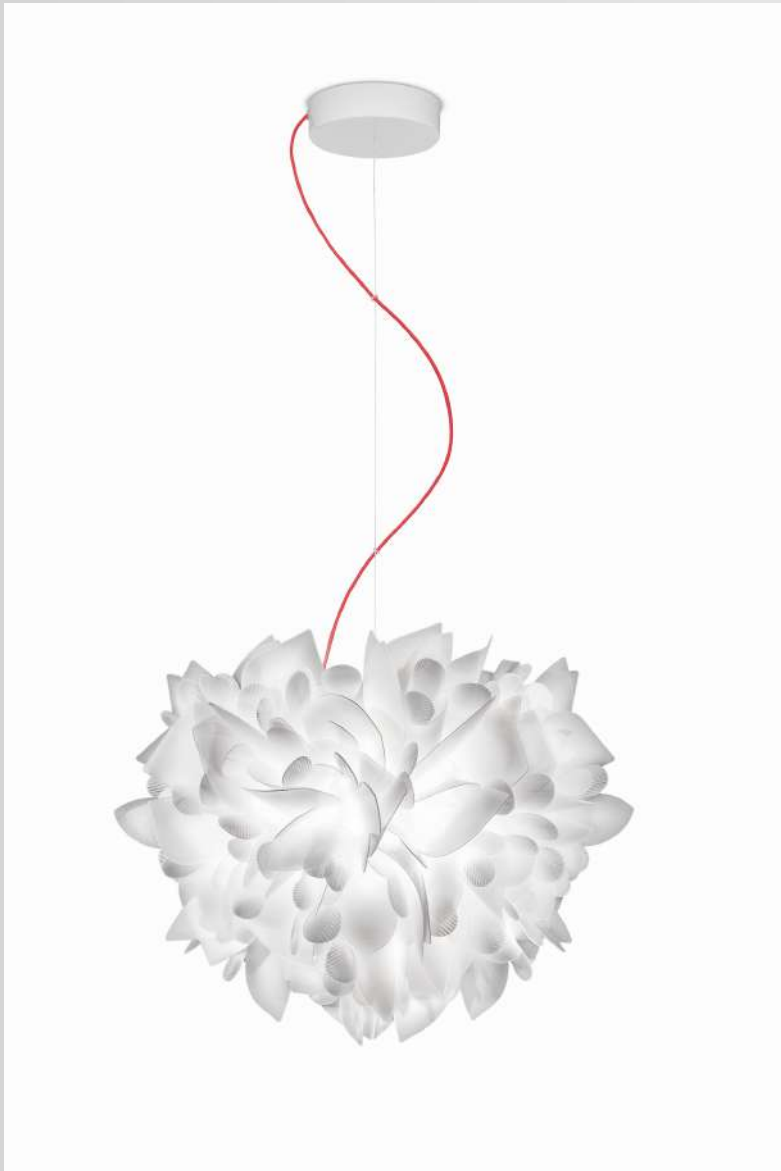

VELI FOLIAGE PENDANT L

PRODUCT CODE:

VELSLO0FLG01R00000US (red wire)

MATERIAL:

Opalflex

DIMENSIONS:

Ø 55 cm x h. 45 cm (Ø 21-1/2" x h. 17-1/2")
maximum cable length: 140 cm (55")

ELECTRICAL SYSTEM:

E26
12W

COLOUR:

WHITE DECOR

WEIGHT:

Net 5,7 - Gross 12,54 LB

CANOPY DETAILS:

VELI FOLIAGE

LARGE- MEDIUM: Ø 12 cm x h. 3,2 cm (Ø 4-3/4" x h. 1-1/4")

Red wrapped electric wire - Available also with transparent cable

6m. cable kit must be ordered with lamp purchase

Multiple installation kit on request

VELI FOLIAGE PENDANT L

PRODUCT CODE:

VELSL00FLG01T00000US (transparent wire)

WEIGHT:

Net 5,7 - Gross 12,54 LB

CANOPY DETAILS:

VELI FOLIAGE

LARGE- MEDIUM: Ø 12 cm x h. 3,2 cm (Ø 4-3/4" x h. 1-1/4")

Red wrapped electric wire - Available also with transparent cable

6m. cable kit must be ordered with lamp purchase