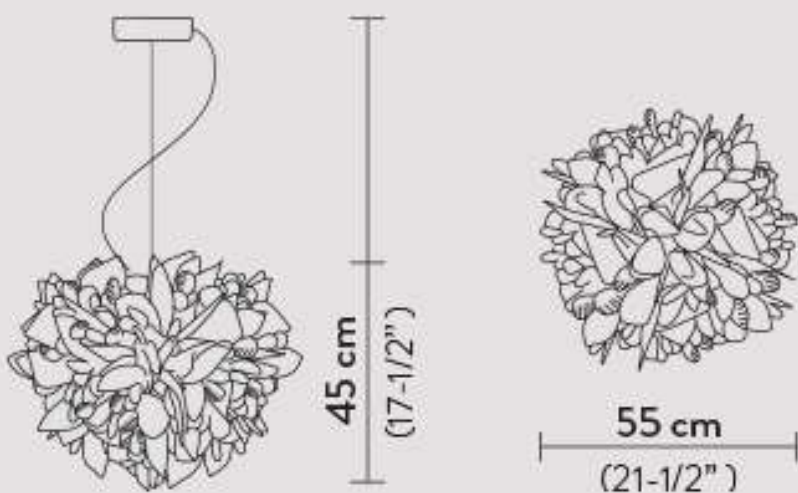

CANOPY DETAILS:

LARGE- MEDIUM: Ø 12 cm x h. 3,2 cm (Ø 4-3/4" x h. 1-1/4")

Red wrapped electric wire - Available also with transparent cable

6m. cable kit must be ordered with lamp purchase

Multiple installation kit on request