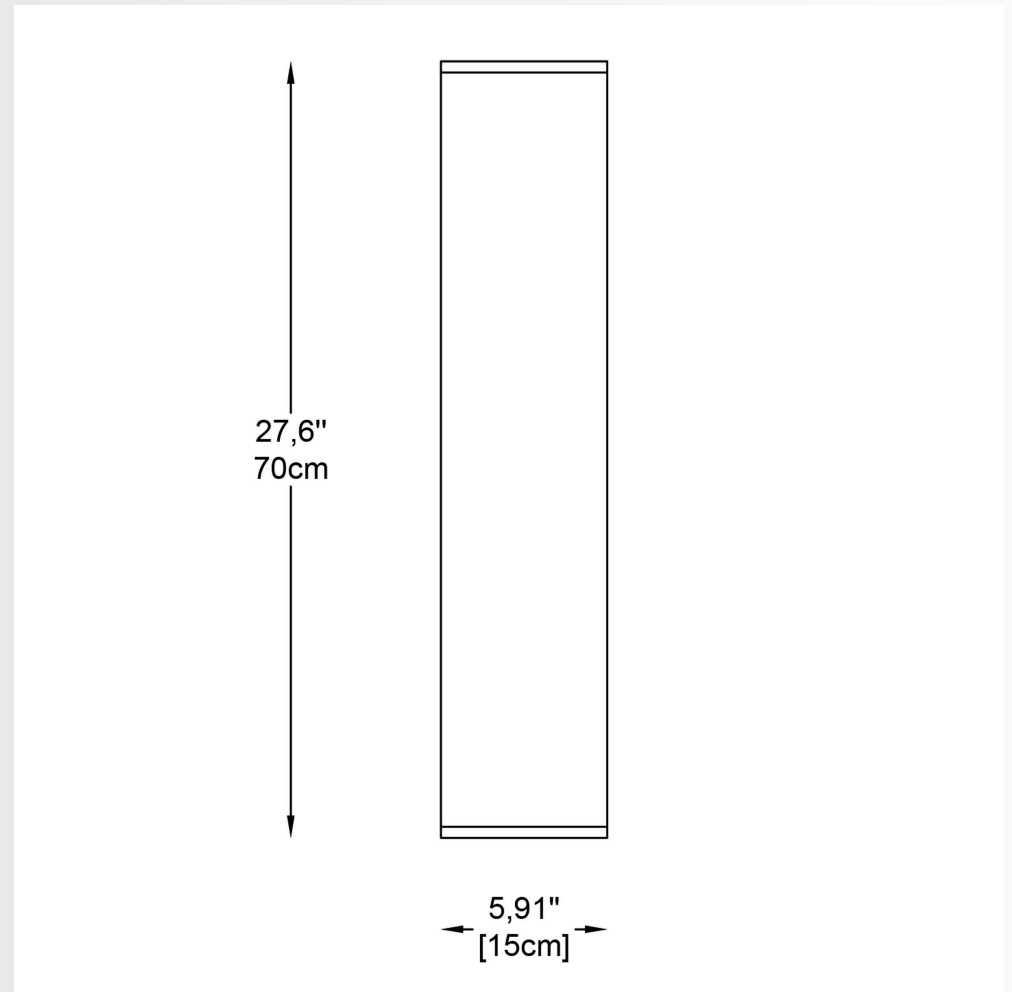

ALBA WALL LAMP AD 1930

HOW TO ORDER:

**EX: AD 1930.03
ALBA WALL LAMP/GOLD**

CODE	DIMENSIONS	BULB	ALABASTER	STRUCTURE FINISH
AD 1930	H:70cm(27,6") x W:15cm(5,91")	2 x LED linear light 10w 3000k	White Gelsa the structure finish may change from product to product	01. Nickel 02. Black Nickel 03. Gold

GENERAL INFORMATION:

Material: alabaster
IP Grade: IP 20
Appliance Class: I
Voltage: 110-277V