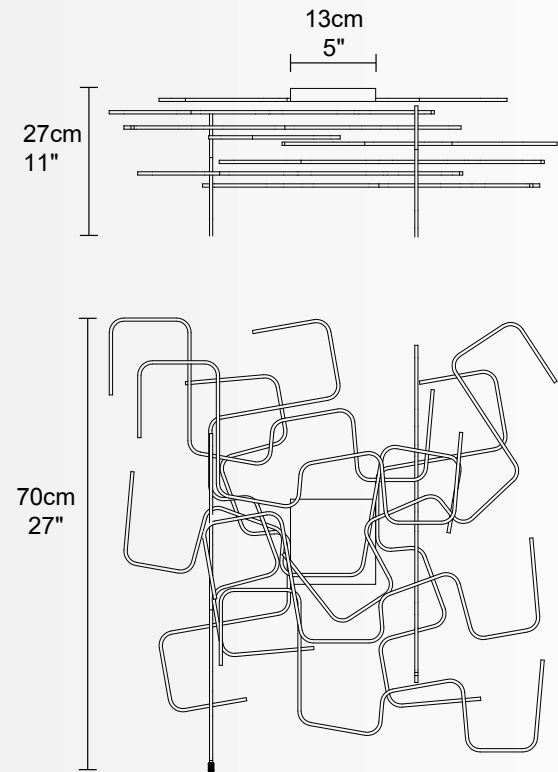

SCARABOCCHIO CEILING

Art.7081/P8

HOW TO ORDER:
EX: Art. 7081/P8.V2553
SCARABOCCHIO CEILING/Glossy white Frame

CODE	DIMENSIONS	LIGHT SOURCE	FRAME
Art.7081/P8	13cm 5" 27cm 11" 70cm 27"	 8 x max 28W G9 <small>4g/Te`af[UgyW</small>	 V2553 Glossy white

GENERAL INFORMATION:

Material: metall
 IP Grade IP20
 Appliance Class I
 Voltage 110-277V