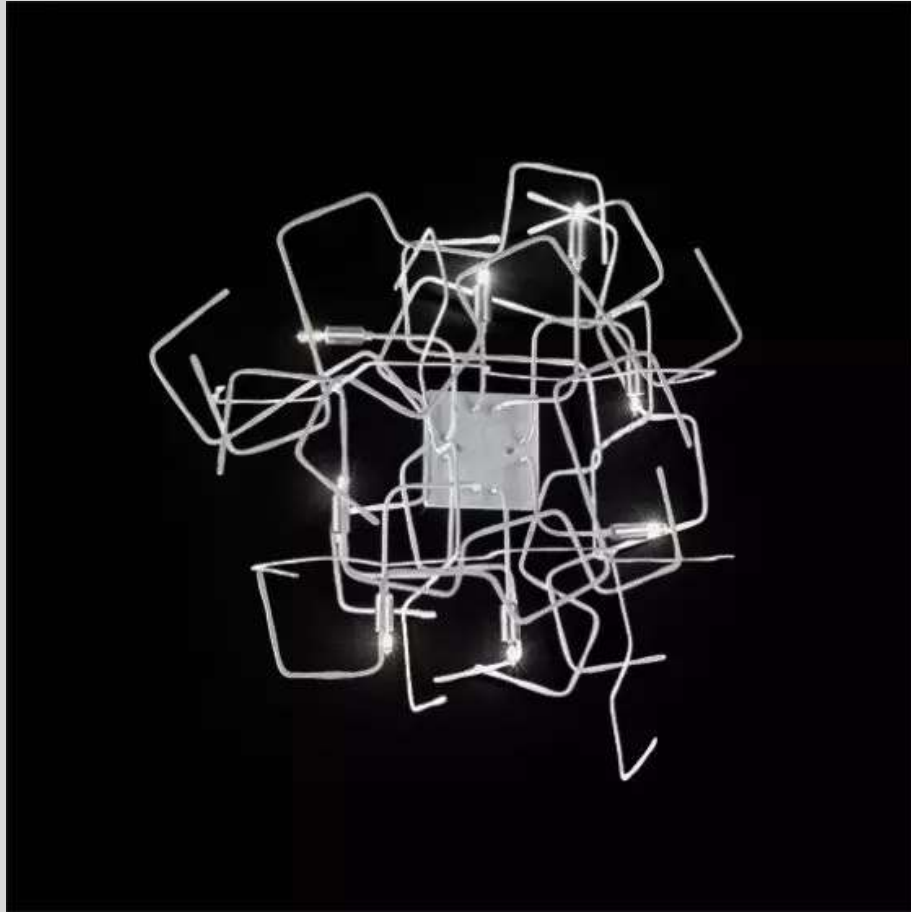

SCARABOCCHIO CEILING

Art.7081/P8

HOW TO ORDER:
EX: Art. 7081/P8.V2553
SCARABOCCHIO CEILING/Glossy white Frame

CODE	DIMENSIONS	LIGHT SOURCE	FRAME
Art.7081/P8	13cm 5" 27cm 11" 70cm 27"	 8 x max 28W G9 <small>4g/Te`af[UgyW</small>	 V2553 Glossy white

GENERAL INFORMATION:

Material: metall
 IP Grade IP20
 Appliance Class I
 Voltage 110-277V