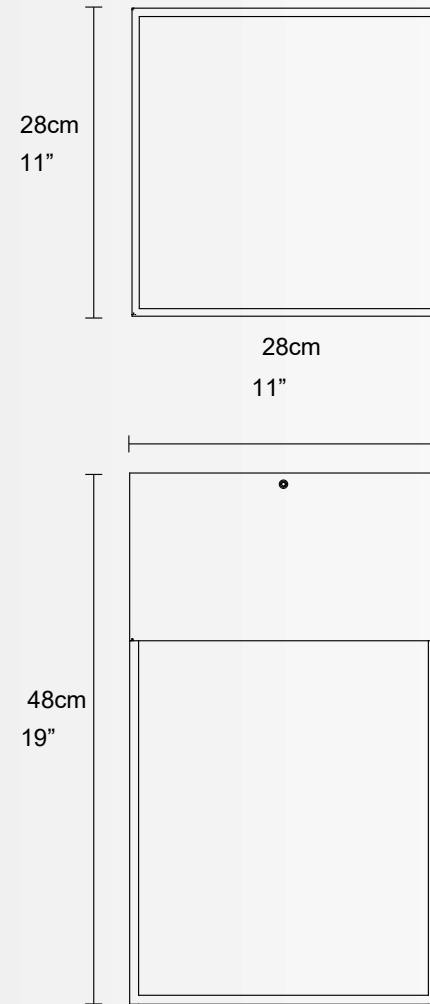

ARIA CEILING

Art. 7375/P2

HOW TO ORDER:

EX: Art. Art. 7375/P2.V0199.Ice white
ARIA CEILING/Matt black Frame/Ice white diffuser

CODE	DIMENSIONS	LIGHT SOURCE	FRAME	DIFFUSER
Art. 7375/P2	28cm 11" 28cm 11" 48cm 19" <small>. Stainless steel rope for lamps is max 120 cm long.</small>	LED 1 x 28W 3280lm 3000°K Bulbs not included*	<ul style="list-style-type: none">  V0199 Matt black  V2902 Burnished Brass  V2907 Matt White 	<ul style="list-style-type: none">  Ice white

GENERAL INFORMATION:

Material: metal
IP Grade: IP20
Appliance Class: I
Voltage: 110-277V