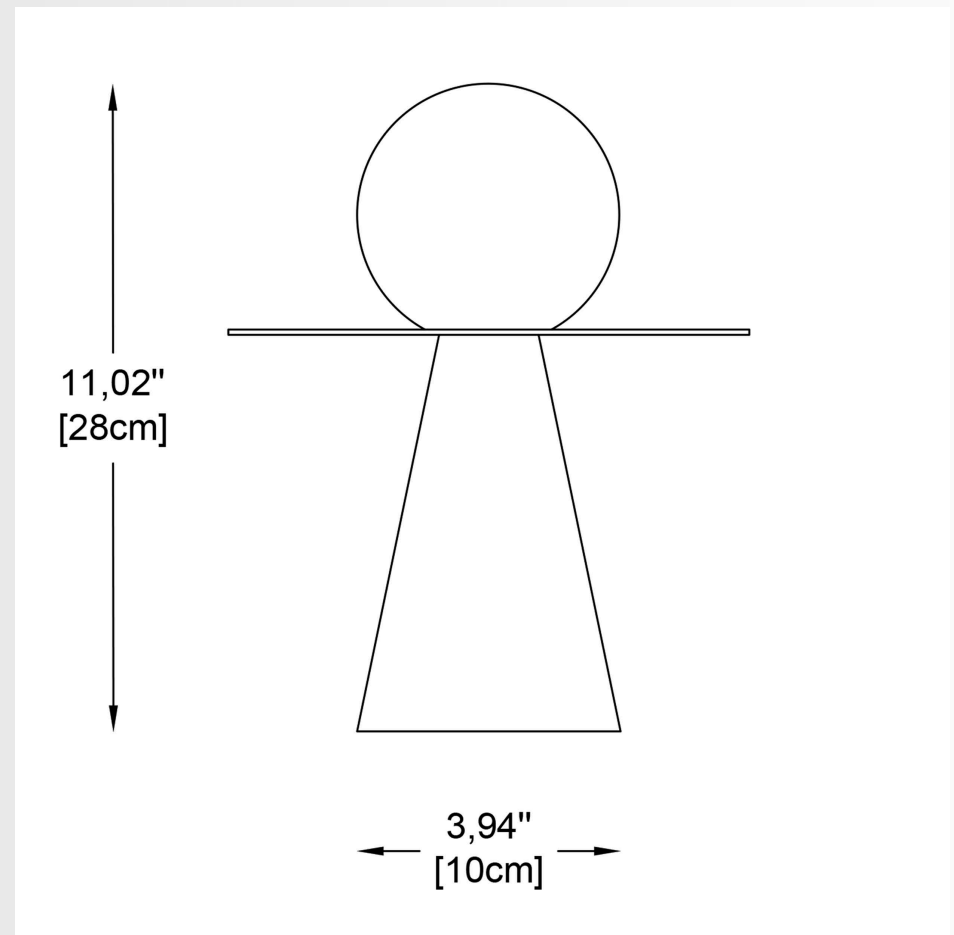

SATURN CYCLE TABLE LAMP 50-3999

HOW TO ORDER:

EX:50-3999.01.101

SATURN CYCLE TABLE/Brown Sarral Alabaster Ceiling Base/Nickel Structure

CODE	DIMENSIONS	BULB	ALABASTER	STRUCTURE FINISH
50-3999 Custom configurations on request *	H:28cm(11,02") Ø10cm(3,94")	G9 LED 2,5w 3000K	White Gelsa the structure finish may change from product to product	101.Nickel
			CEILING BASE	102.Gold
			01. Brown Sarral Alabaster	103.Black Nickel

GENERAL INFORMATION:

Material: alabaster
 IP Grade: IP 20
 Appliance Class: I
 Voltage: 110-277V