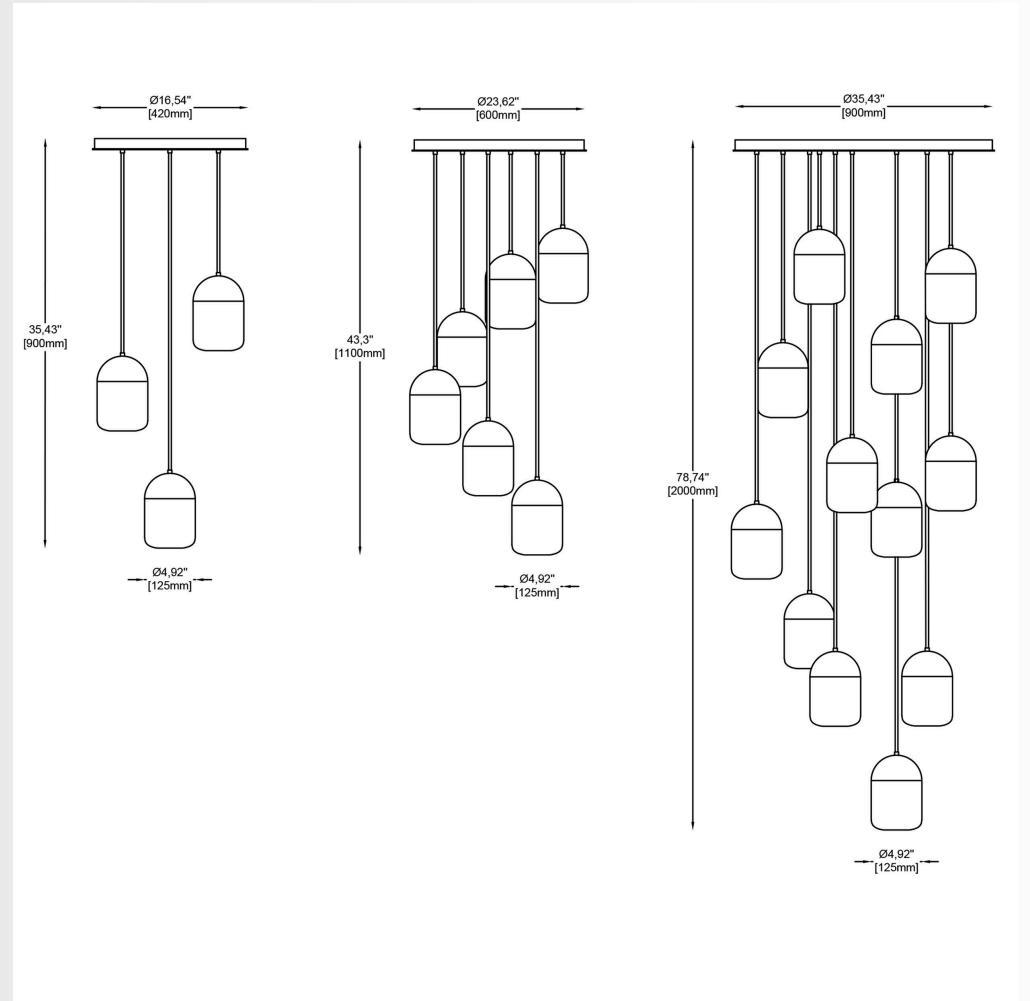

# GLANS PENDANT 20-8970

## HOW TO ORDER:

EX:20-8970/6.01.101.202

GLANS PENDANT/6 drops/Matt Black Ceiling Base/Satin Gold Structure/Transparent cable

CODE	DIMENSIONS	BULB	ALABASTER	STRUCTURE FINISH
20-8970/3	H:90cm(35.43")* Ø12.5 cm(4.92") W:42cm(16.53")	3xG9 LED 3w 3000K	White Gelsa the structure finish may change from product to product	101.Satin Gold 102.Satin Copper
20-8970/6	H:110cm(43.30")* Ø12.5 cm(4.92") W:60cm(23.62")	6xG9 LED 3w 3000K	<b>CEILING BASE</b>	<b>ELECTRICAL CABLE</b>
20-8970/12	H:200cm(78.74")* Ø12.5 cm(4.92") W:90cm(35.43")	12xG9 LED 3w 3000K	01.Matt Black (RAL 9005) 02.Matt White (RAL 9010)	201.Black 202.Transparent
Custom configurations on request *	Adjustable height *			

### GENERAL INFORMATION:

Material: alabaster  
IP Grade: IP 20  
Appliance Class: I  
Voltage: 110-277V