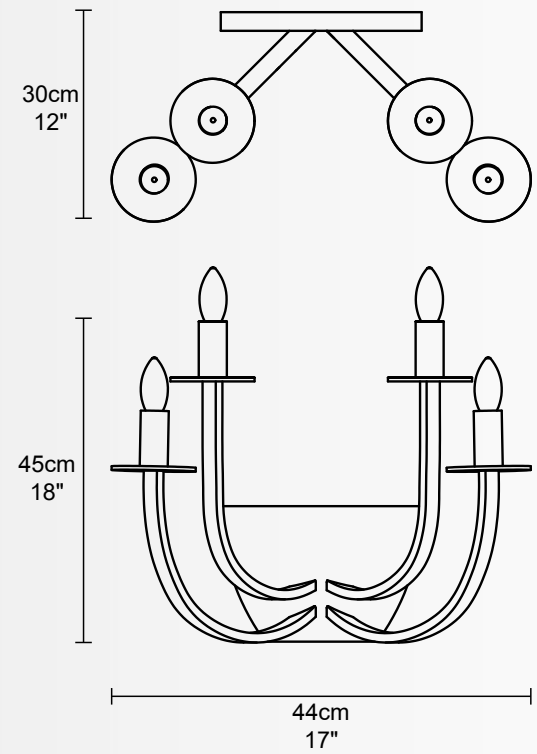

TRIMMING WALL

Art. 7096/A4

HOW TO ORDER:
EX: Art. 7096/A4.V2659
TRIMMING WALL/Bright silver Frame

CODE	DIMENSIONS	LIGHT SOURCE	FRAME
Art.7096/A4	32cm 12" 45cm 18" 44cm 17"	 4 x max 28W E14	 V2659 Bright silver  Brushed silver

GENERAL INFORMATION:

Material: metal
 IP Grade: IP20
 Appliance Class: I
 Voltage: 110-277V