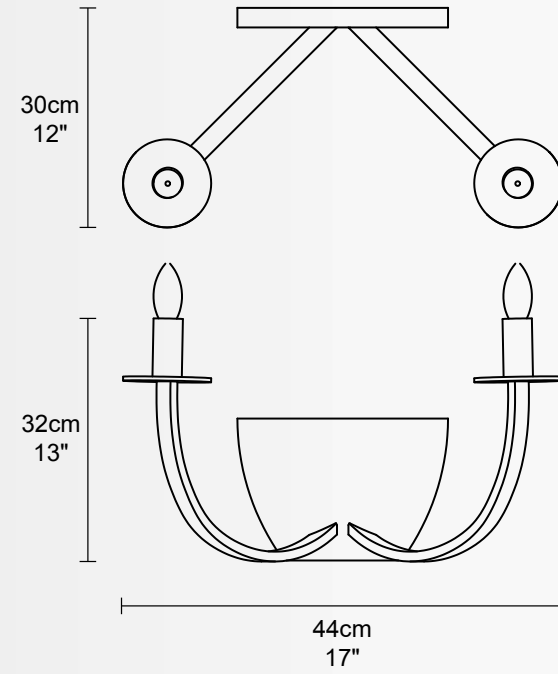

TRIMMINGWALL

Art. 7096/A2

HOW TO ORDER:
EX: Art.7096/A2.V2659
TRIMMINGWALL/Bright silver Frame

CODE	DIMENSIONS	LIGHT SOURCE	FRAME
Art.7096/A2	30cm 12" 32cm 13" 44cm 17"	 2 x max 28W E14	 V2659 Bright silver  Brushed silver

GENERAL INFORMATION:

Material: metal
 IP Grade: IP20
 Appliance Class: I
 Voltage: 110-277V