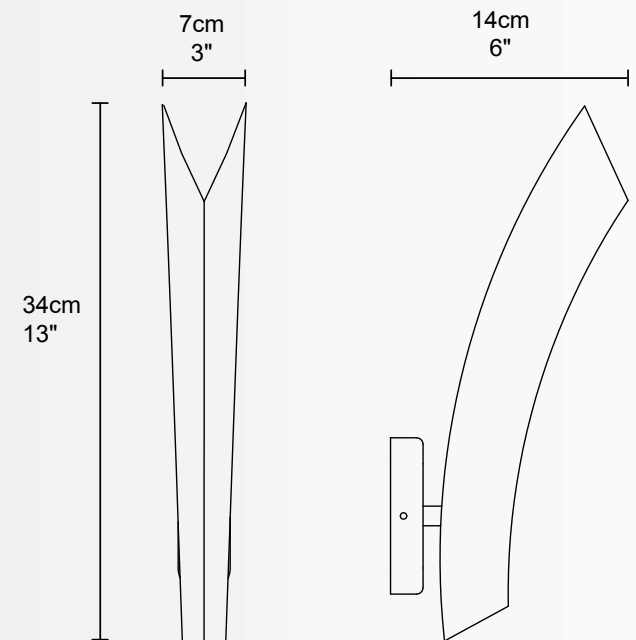

SKY WALL

Art. 6674/A1 P

HOW TO ORDER: EX: Art.6674/A1 P V1679 SKY WALL/Gold Leaf Silverleaf

CODE	DIMENSIONS	LIGHT SOURCE	FRAME
Art.6674/A1 P	34cm 13" 14cm 6" 7cm 3"	 1 x max 28W G9 <small>Led version on demand</small>	V1679 gold leaf with parts in silver leaf, all antiquated and finished with transparent

GENERAL INFORMATION:

Material: metal
 IP Grade: IP20
 Appliance Class: I
 Voltage: 110-277V