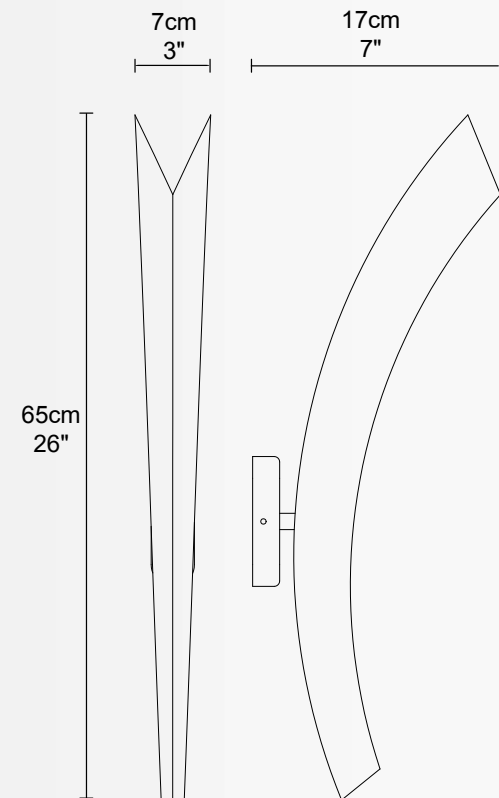

SKY WALL

Art. 6674/A1 G

HOW TO ORDER:

EX: Art. 6674/A1 G.V1679
SKY WALL/Gold Leaf Silverleaf

CODE	DIMENSIONS	LIGHT SOURCE	FRAME
Art.6674/A1 G	65cm 26" 17cm 7" 7cm 3"	 1 x max 28W G9	V1679 gold leaf with parts in silver leaf, all antiquated and finished with transparent

GENERAL INFORMATION:

Material: metal
 IP Grade: IP20
 Appliance Class: I
 Voltage: 110-277V