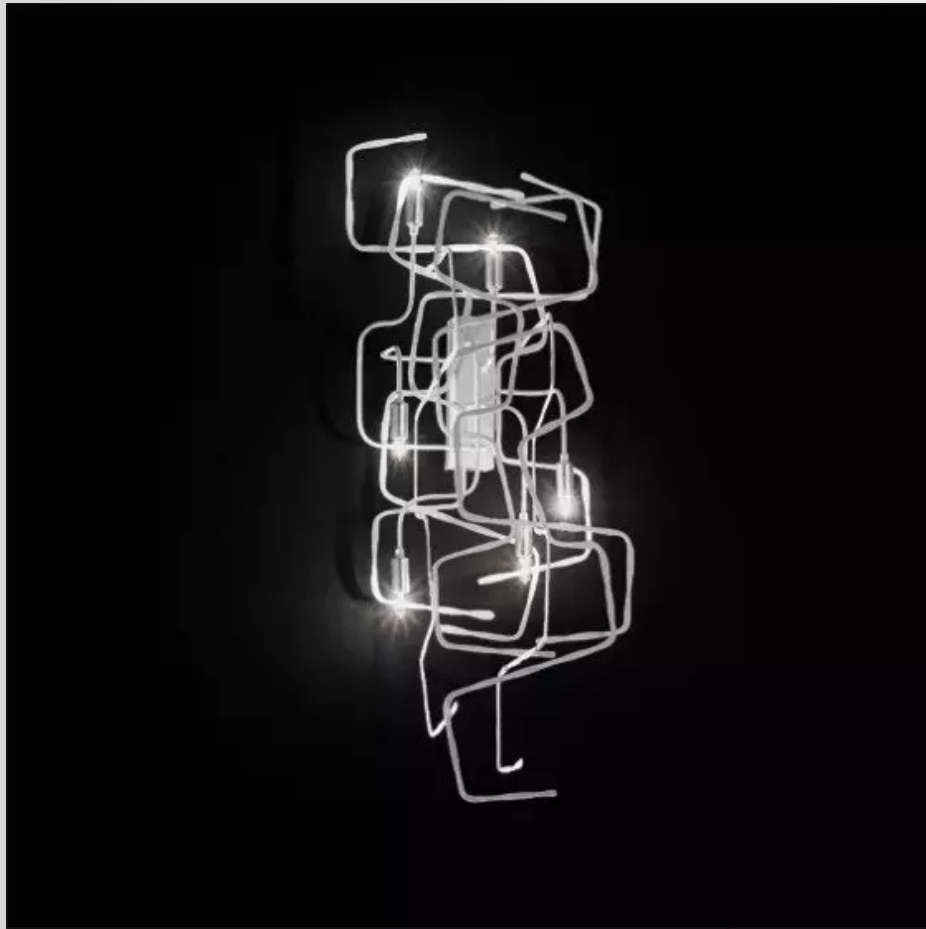

SCARABOCCHIO WALL

Art. 7081/A6

HOW TO ORDER:
EX: Art. 7081/A6.V2553
SCARABOCCHIO WALL/Glossy white Frame

CODE	DIMENSIONS	LIGHT SOURCE	FRAME
Art.7081/A6	22cm 9" 80cm 31" 31cm 12"	 6 x max 28W G9	 V2553 Glossy white

GENERAL INFORMATION:

Material: metall
 IP Grade: IP20
 Appliance Class: I
 Voltage: 110-277V