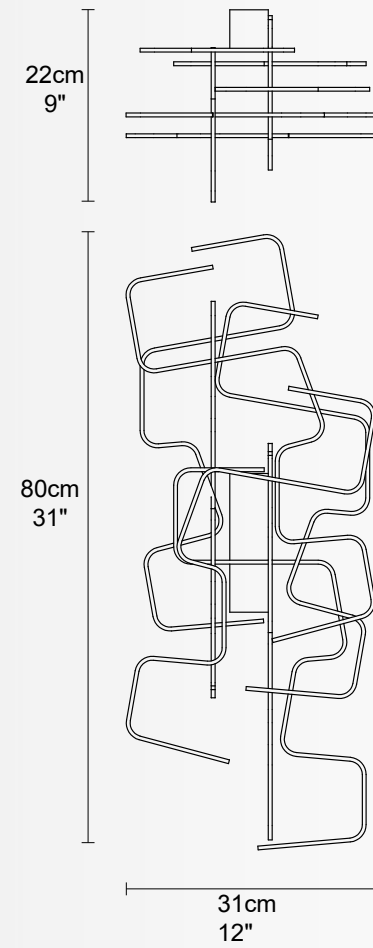

SCARABOCCHIO WALL

Art. 7081/A6

HOW TO ORDER:
EX: Art. 7081/A6.V2553
SCARABOCCHIO WALL/Glossy white Frame

CODE	DIMENSIONS	LIGHT SOURCE	FRAME
Art.7081/A6	22cm 9" 80cm 31" 31cm 12"	 6 x max 28W G9	 V2553 Glossy white

GENERAL INFORMATION:

Material: metall
 IP Grade: IP20
 Appliance Class: I
 Voltage: 110-277V