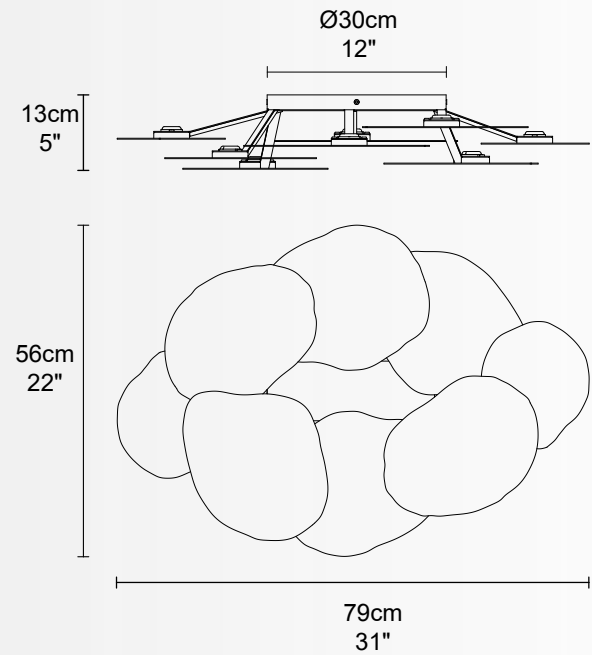

SASS CEILING

Art. 7102/P8

HOW TO ORDER:

EX: Art. 7102/P8.V2907
SASS CEILING/White glass Frame

CODE	DIMENSIONS	LIGHT SOURCE	FRAME
Art.7102/P8	$\text{Ø}30\text{cm}$ 12" 13 cm 5" 56cm 22" 79cm 31"	LED 8 x 4,5W 2700lm 3000K	V2738 Gold/Silver leaf

GENERAL INFORMATION:

Material: metall
 IP Grade: IP20
 Appliance Class: I
 Voltage: 110-277V