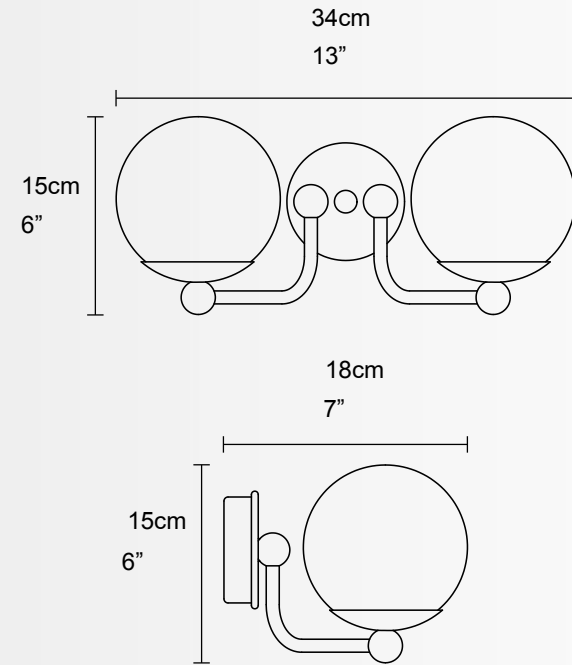

DOTS WALL

Art. 7210/A2

HOW TO ORDER:
 EX: Art. 7210/A2.V2821.White glass
 DOTS WALL/Matt black with gold leaf details Frame/White
 glass diffuser

CODE	DIMENSIONS	LIGHT SOURCE	FRAME	DIFFUSER
Art. 7210/A2	34cm 13" 15cm 6" 18cm 7"	 2 x max 28W G9	<ul style="list-style-type: none">  V2821 Matt black with gold leaf details  V2809 Glossy white with copper leaf details  V2824 Matt brass  V2806 Glossy copper  V0216 Glossy brass 	 White glass

GENERAL INFORMATION:

Material: metal ,glass
 IP Grade IP20
 Appliance Class I
 Voltage 110-277V