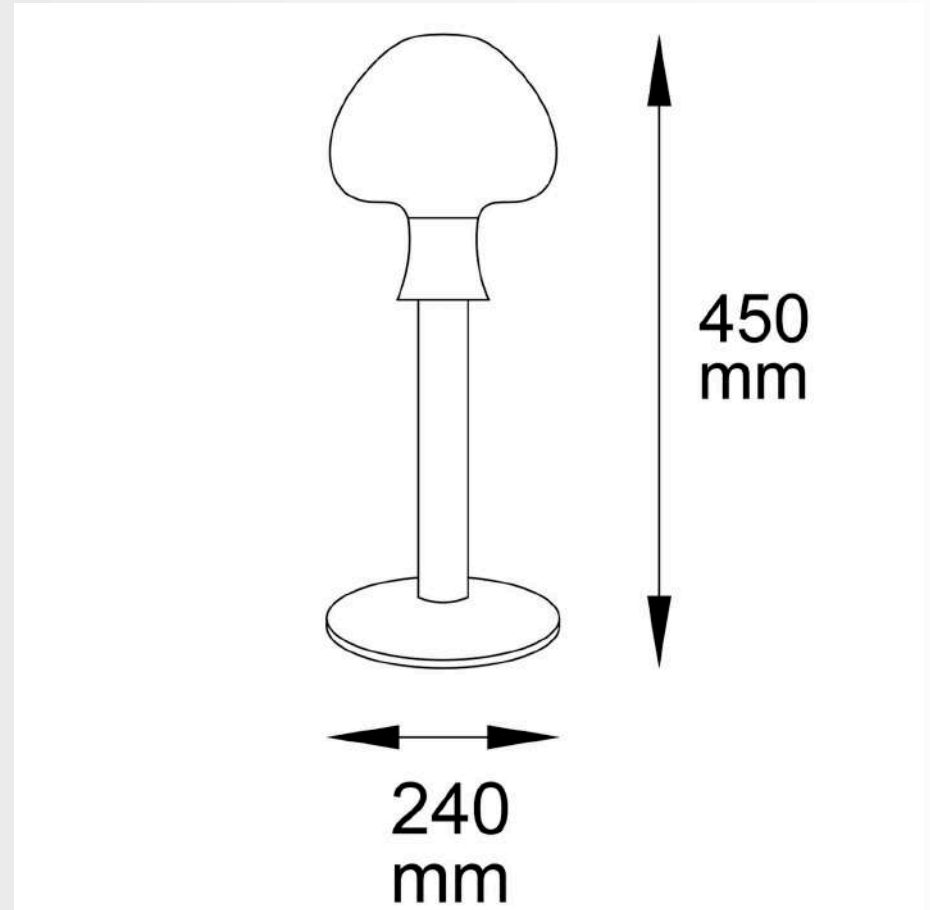

MUSHROOM GLASS TABLE LAMP 41553

HOW TO ORDER:

EX: 41553.01

MUSHROOM GLASS TABLE LAMP/Smoked Glass

CODE	DIMENSIONS	LIGHT SOURCE	DIMMING	FINISH OPTIONS
41553	Height 45cm(17,71") Width: 24cm(9,44") Custom sizes on request*	E26	0 - 10 V	Body: Brass Lampshade: 01.Smoked 02.Honey Custom on request*

GENERAL INFORMATION:

Material: glass, brass
 IP Grade: IP20
 Appliance Class: I
 Voltage: 110-277V