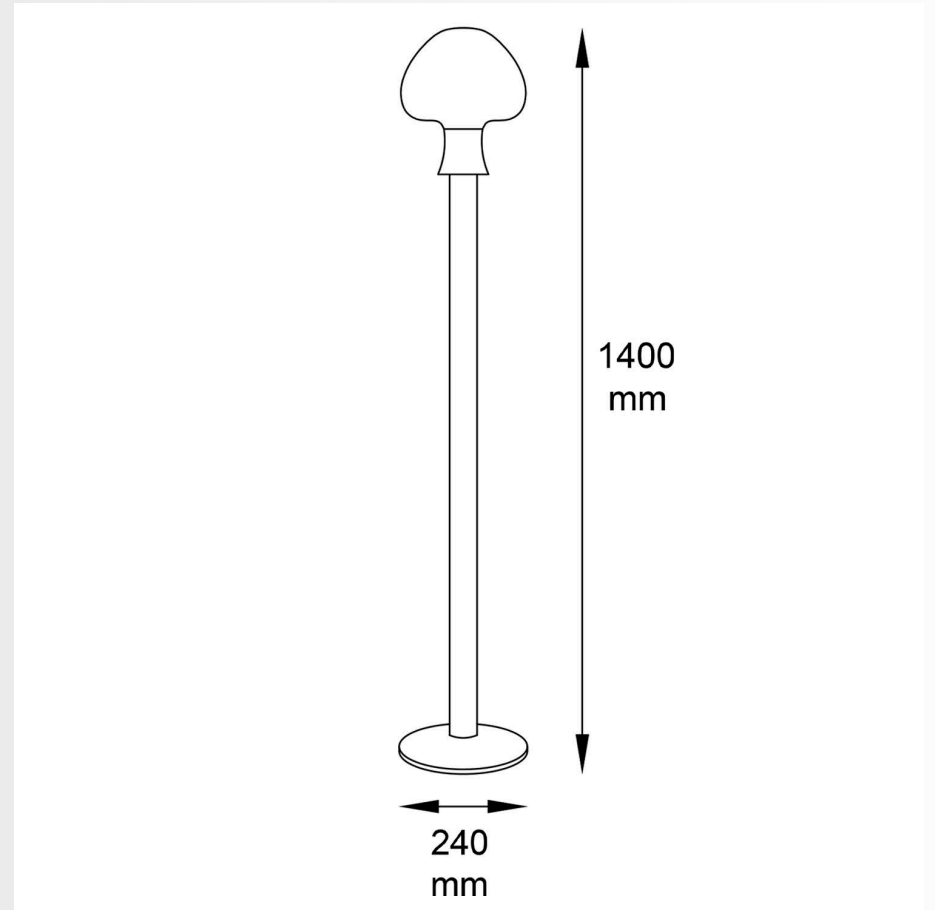

# MUSHROOM FLOOR LAMP 51550

## HOW TO ORDER:

EX: 51550.01

MUSHROOM FLOOR LAMP/Smoked Glass

CODE	DIMENSIONS	LIGHT SOURCE	DIMMING	FINISH OPTIONS
51550	<p>Height 140cm(55,11") Width: 24cm(9,44")</p> <p>Custom sizes on request*</p>	E26	0 - 10 V	<p>Body: Brass</p> <p>Lampshade: 01.Smoked 02.Honey</p> <p>Custom on request*</p>

### GENERAL INFORMATION:

Material: glass, brass  
 IP Grade: IP20  
 Appliance Class: I  
 Voltage: 110-277V