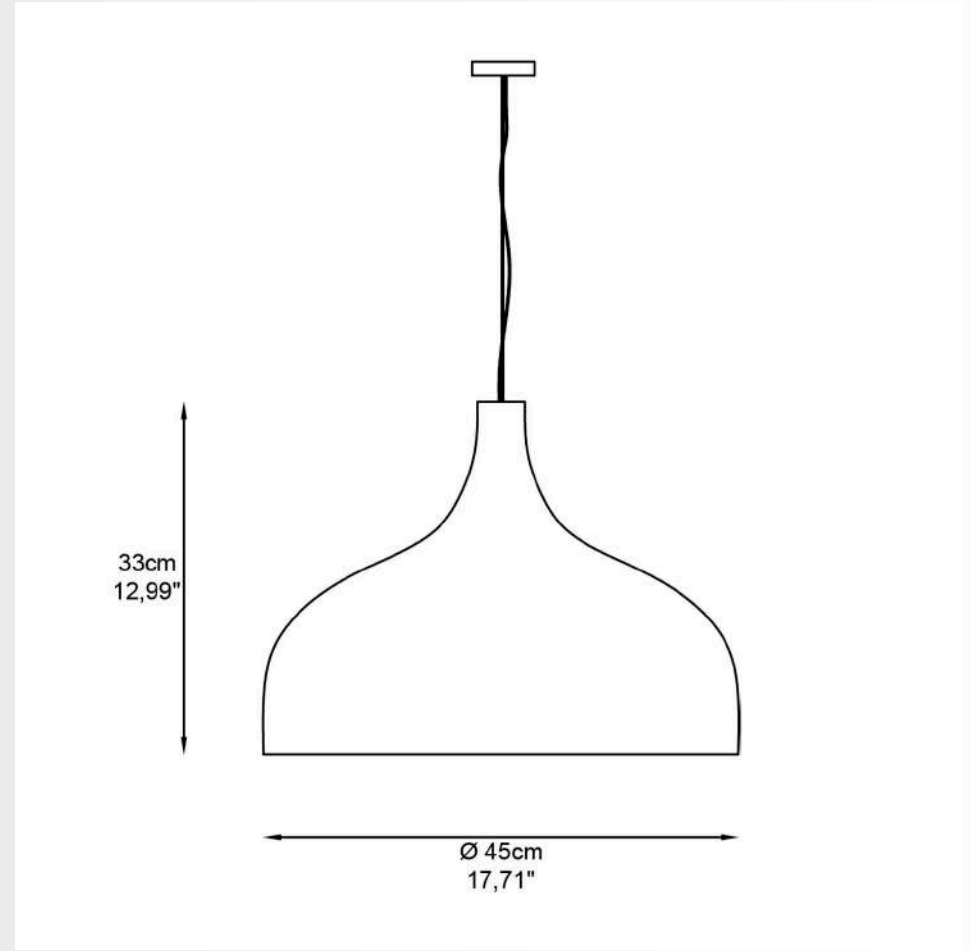

LA NEIGE 1 SMO-NL-020

**HOW TO ORDER:
EX: SMO-NL-020.02
LA NEIGE 1/E12**

CODE	DIMENSIONS	LIGHT SOURCE	MATERIAL	FINISH OPTIONS
SMO-NL-020	45cm(17,71") x 33cm(12,99") Custom sizes on request*	01.E26 02.E12	Bamboo	Bamboo finish

GENERAL INFORMATION:

IP Grade IP 20
Appliance Class I
Voltage 110-277V