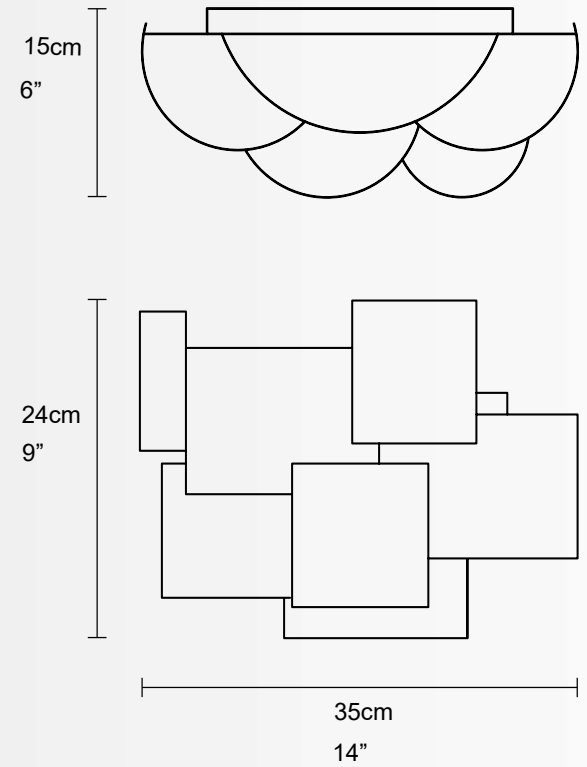

CLOUD WALL

Art. 6978/A2

HOW TO ORDER:
EX: Art. 6978/A2.V2553.Glossy white
CLOUD WALL/Glossy white Frame

CODE	DIMENSIONS	LIGHT SOURCE	FRAME
Art. 6978/A2	15cm 6" 24cm 9" 35cm 14"	 8 x max 28W G9	 V2553 Glossy white
Stainless steel rope for lamps is max 120 cm long.			

GENERAL INFORMATION:

Material: metal
IP Grade: IP20
Appliance Class: I
Voltage: 110-277V