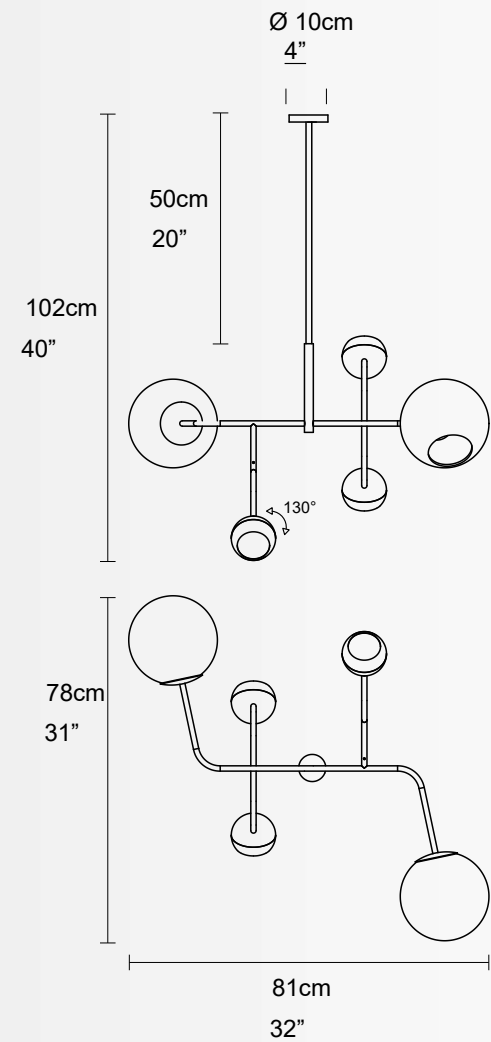

CHILL PENDANT

Art. 7330/6

HOW TO ORDER:

EX: Art. 7330/6 01.V0199.Polycarbonate white
CHILL PENDANT/Matt black Frame/Polycarbonate white diffuser

CODE	DIMENSIONS	LIGHT SOURCE	FRAME	DIFFUSER
Art. 7330/6	Ø10cm 4" 50cm 20" 102cm 40" 78cm 31" 81cm 32"	 2 x max 42W E26 (not included) LED 4 x LED BOARD 4,5W 3000°K (included)	 V0199 Matt black  V2907 Matt white	 Polycarbonate white  Satin fume

GENERAL INFORMATION:

Material: glass, metal
 IP Grade: IP20
 Appliance Class: I
 Voltage: 110-277V