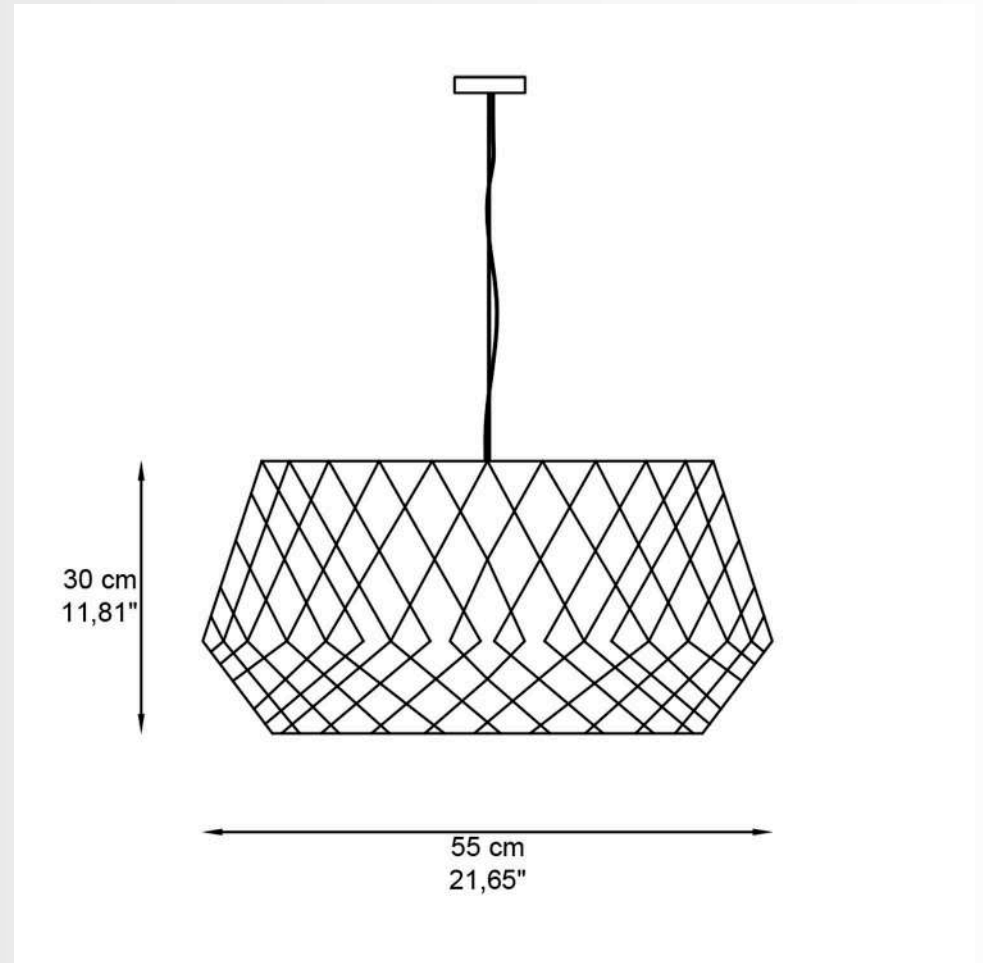

BASKO 1 SMO-NL-017

HOW TO ORDER:

EX: SMO-NL-017.02

BASKO 1/E12

CODE	DIMENSIONS	LIGHT SOURCE	MATERIAL	FINISH OPTIONS
SMO-NL-017	55cm(21,65") x 30cm(11,81") Custom sizes on request*	01.E26 02.E12	Chinese linden	Natural wood finish