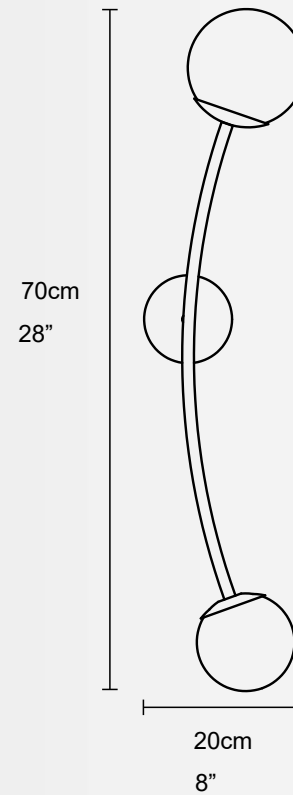

ARCH WALL

Art. 7252/A2

HOW TO ORDER:

EX: Art. 7252/A2.V2828.Glossy white
ARCH WALL/Glossy Gunmetal grey/Glossy white diffuser

CODE	DIMENSIONS	LIGHT SOURCE	FRAME	DIFFUSER
Art. 7252/A2	20cm 8" 70cm 28"	1 x max 28W G9 Bulbs not included*	<ul style="list-style-type: none"> V2828 Gunmetal grey V2832 Gunmetal grey with glossy brass details V0216 Ottone lucido Glossy brass 	 Glossy white

GENERAL INFORMATION:

Material: glass, metal
 IP Grade: IP20
 Appliance Class: I
 Voltage: 110-120V