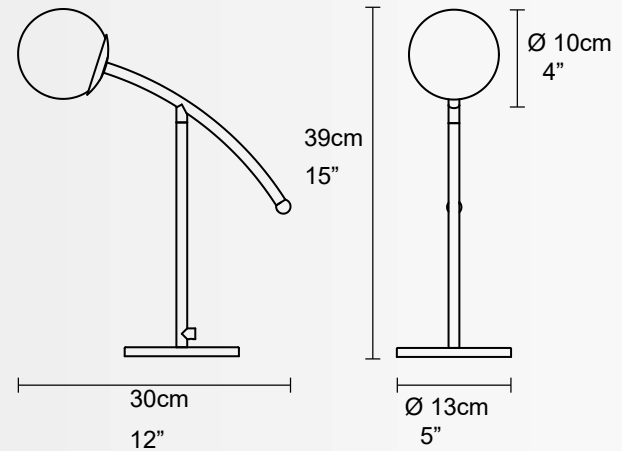

ARCH TABLE

Art. 7252/L1

HOW TO ORDER:

EX: Art. 7252/L1.V2828.Glossy white
ARCH TABLE/Glossy Gunmetal grey/Glossy white diffuser

CODE	DIMENSIONS	LIGHT SOURCE	FRAME	DIFFUSER
Art. 7252/L1	10cm 4" 13cm 5" 30cm 12" 39cm 15"	1 x max 28W G9 Bulbs not included*	<ul style="list-style-type: none"> V2828 Gunmetal grey V2832 Gunmetal grey with glossy brass details V0216 Ottone lucido Glossy brass 	 Glossy white

GENERAL INFORMATION:

Material: glass, metal
IP Grade: IP20
Appliance Class: I
Voltage: 110-277V